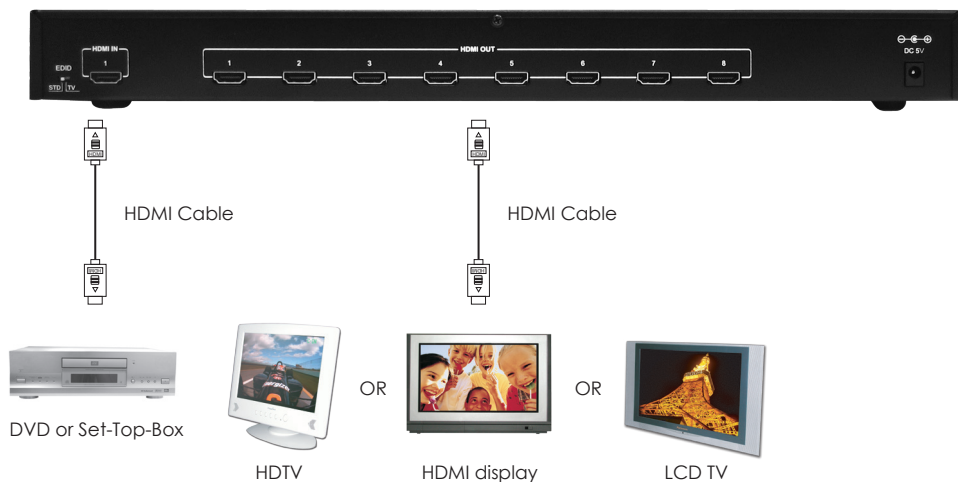

4. Connection and Installation

5. Specifications

Frequency Bandwidth	2.25Gbps (Single Link)
Input Port	1x HDMI female port (Type A)
Output Port	8 x HDMI female ports (Type A)
Power Supply	5VDC/5A (US/EU standards, CE/FCC/UL certified)
Dimensions (mm)	436(W) x 160(D) x 44(H)
Weight(g)	2000
Chassis Material	Metal
Silkscreen Color	Black
Operating Temperature	0°C ~ 40°C

Vertrieb durch
Distribution by

HY-LINE®
COMPUTER COMPONENTS
Inselkammerstr. 10
D-82008 Unterhaching
Tel.: +49 89 614 503 40
www.hy-line.de