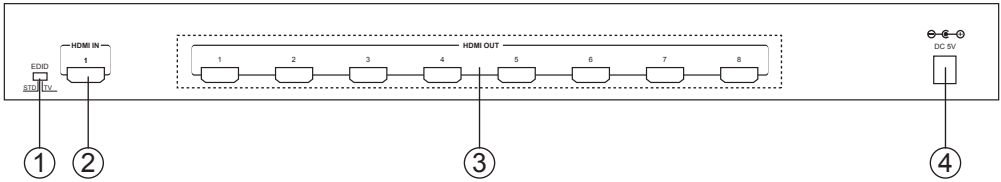

### 3.1 Front Panel

- ① HDMI/DVI Indicator: The LED will illuminate when the selected HDMI input source is originally from an HDMI output, the LED will not illuminate when the selected HDMI input source is originally from a DVI output.
- ② HDCP Indicator: The LED will illuminate when the selected HDMI input source is HDCP-protected.
- ③ SYNC Indicator: The LED will illuminate when the selected HDMI IN connects to an HDMI or DVI output correctly.
- ④ HDMI output Indicator: The LED will illuminate when the output sources are been connected.
- ⑤ POWER Indicator: The power LED will illuminate when power on.

### 3.2 Rear Panel

- ① EDID Control Jumper: Default factory setting is TV, leave as is if the display is properly. Switch to STD to use build-in EDID if the display has problems. When the EDID control jumper in TV selection, the unit will detect the first HDMI output source's EDID and record in the unit. If the first detected output source is DVI it will pass to next source, until the first HDMI been detected.
- ② HDMI Input: Connect input port to the HDMI or DVI output of your source equipment such as DVD player or set-top-box.
- ③ HDMI Outputs 1 to 8: Connect each of the output ports to the HDMI display. When more than one output connected, the HDMI outputs play identical video signal simultaneously.
- ④ Power: Plug the 5V DC power supply into the splitter and connect the adaptor to AC wall outlet.