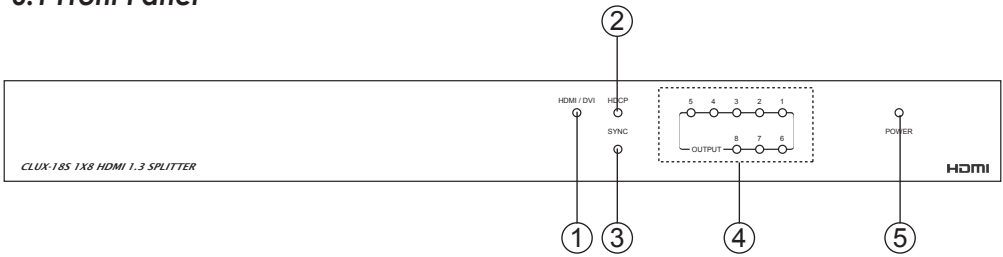

3. Operation Controls and Functions

3.1 Front Panel

- ① HDMI/DVI Indicator: The LED will illuminate when the selected HDMI input source is originally from an HDMI output, the LED will not illuminate when the selected HDMI input source is originally from a DVI output.
- ② HDCP Indicator: The LED will illuminate when the selected HDMI input source is HDCP-protected.
- ③ SYNC Indicator: The LED will illuminate when the selected HDMI IN connects to an HDMI or DVI output correctly.
- ④ HDMI output Indicator: The LED will illuminate when the output sources are been connected.
- ⑤ POWER Indicator: The power LED will illuminate when power on.

Vertrieb durch
Distribution by

HY-LINE®
COMPUTER COMPONENTS
Inselkammerstr. 10
D-82008 Unterhaching
Tel.: +49 89 614 503 40
www.hy-line.de