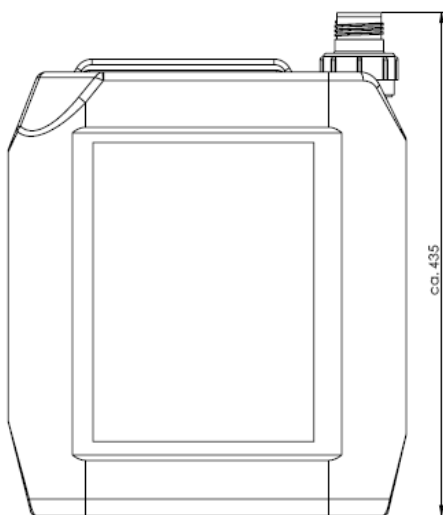

M28 Adapter (dimensions in mm)