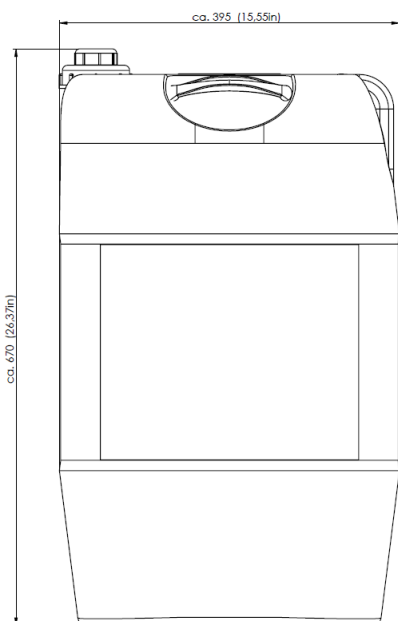

M28 Adapter (dimensions in mm)