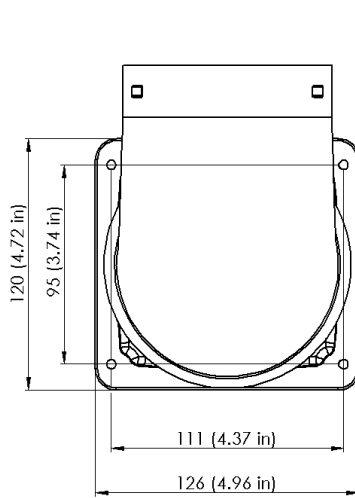

Exhaust Hose

Inside diameter:	6 mm (0.24 in)
Outside diameter:	10 mm (0.39 in)
Length:	1.5 m (59.05 in)

Charge Line CL4

Connecting line to fuel cell	1 m (39.37 in)
Battery Fuse – Sense (2 A) BF1	0.5 m (19.68 in)
Battery Fuse – Power (15 A) BF2	0.5 m (19.68 in)
Extension sense line	8 m (26.25 ft)
Extension power line	8 m (26.25 ft)

Charge Line CL5

Connecting line to fuel cell	3 m (9,84 ft)
Battery Fuse – Sense (2 A)	
Battery Fuse – Power (20 A)	

Off Heat Set

Off Heat Hose diameter 100 mm (3.94 in)

Off Heat Hose length (app.) 750 mm (29.53in)

Off-heat bow EFOY Pro 900/1800/2800

Mounting Plate EFOY Pro 800 / 2400

Mounting Plate MP3 EFOY Pro 900 / 1800 / 2800

Fuel Cartridge Holder

Interface Adapter IA1

Data Line DL1

Data line 5 m (16.40 ft)

Cluster Controller CC1