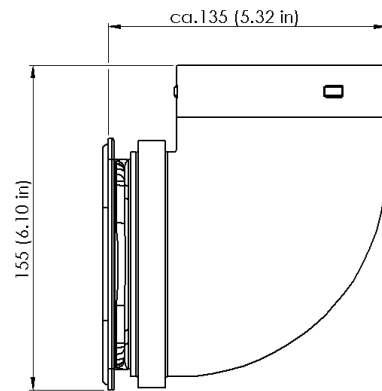

Exhaust Hose

Inside diameter:	6 mm (0.24 in)
Outside diameter:	10 mm (0.39 in)
Length:	1.5 m (59.05 in)

Charge Line CL4

Connecting line to fuel cell	1 m (39.37 in)
Battery Fuse – Sense (2 A) BF1	0.5 m (19.68 in)
Battery Fuse – Power (15 A) BF2	0.5 m (19.68 in)
Extension sense line	8 m (26.25 ft)
Extension power line	8 m (26.25 ft)

Charge Line CL5

Connecting line to fuel cell	3 m (9,84 ft)
Battery Fuse – Sense (2 A)	
Battery Fuse – Power (20 A)	

Off Heat Set

Off Heat Hose diameter 100 mm (3.94 in)

Off Heat Hose length (app.) 750 mm (29.53in)

Off-heat bow EFOY Pro 900/1800/2800

Mounting Plate EFOY Pro 800 / 2400

Mounting Plate MP3 EFOY Pro 900 / 1800 / 2800

Fuel Cartridge Holder

Interface Adapter IA1

Data Line DL1

Data line 5 m (16.40 ft)

Cluster Controller CC1