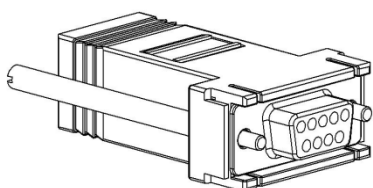

Charge Line CL5

Connecting line to fuel cell	3 m (9,84 ft)
Battery Fuse – Sense (2 A)	
Battery Fuse – Power (20 A)	

Off Heat Set

Off Heat Hose diameter 100 mm (3.94 in)

Off Heat Hose length (app.) 750 mm (29.53in)

Off-heat bow EFOY Pro 900/1800/2800

Mounting Plate EFOY Pro 800 / 2400

Mounting Plate MP3 EFOY Pro 900 / 1800 / 2800

Fuel Cartridge Holder

Interface Adapter IA1

Data Line DL1

Data line 5 m (16.40 ft)

Cluster Controller CC1