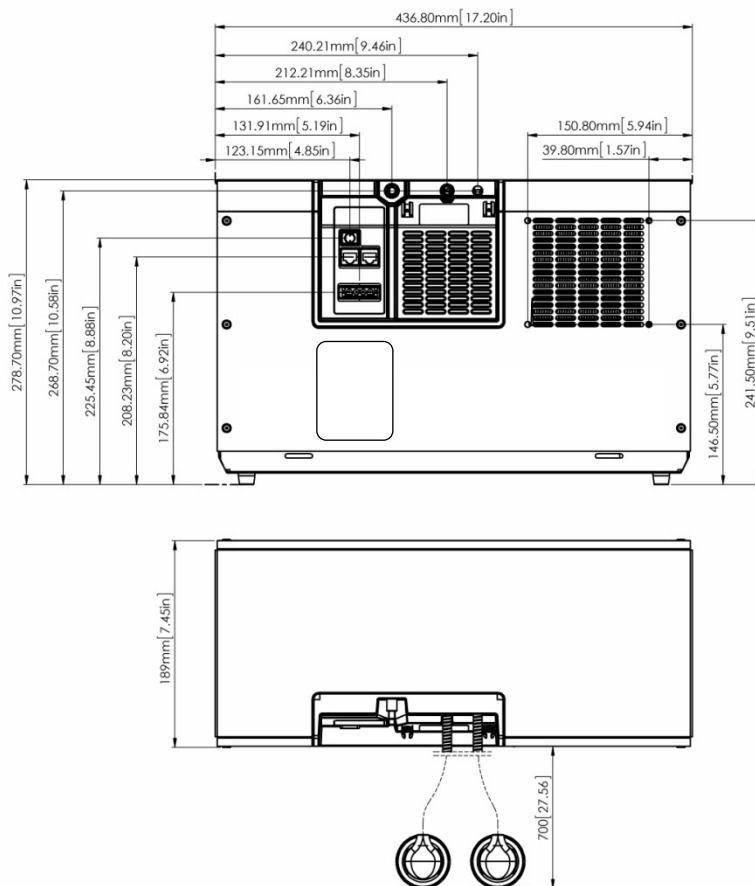

Technical reference sheet : EFOY Pro drawings and accessories

EFOY Pro 900 / 1800 / 2800 fuel cell

EFOY Pro 800 / 2400 Duo fuel cell

EFOY Pro 12000 Duo fuel cell

Operation Panel OP2

Operating panel OP3

EFOY Bluetooth Adapter BT2

Exhaust Hose

Inside diameter:	6 mm (0.24 in)
Outside diameter:	10 mm (0.39 in)
Length:	1.5 m (59.05 in)

Charge Line CL4

Connecting line to fuel cell	1 m (39.37 in)
Battery Fuse – Sense (2 A) BF1	0.5 m (19.68 in)
Battery Fuse – Power (15 A) BF2	0.5 m (19.68 in)
Extension sense line	8 m (26.25 ft)
Extension power line	8 m (26.25 ft)

Charge Line CL5

Connecting line to fuel cell	3 m (9,84 ft)
Battery Fuse – Sense (2 A)	
Battery Fuse – Power (20 A)	

Off Heat Set

Off Heat Hose diameter 100 mm (3.94 in)

Off Heat Hose length (app.) 750 mm (29.53in)

Off-heat bow EFOY Pro 900/1800/2800

Mounting Plate EFOY Pro 800 / 2400

Mounting Plate MP3 EFOY Pro 900 / 1800 / 2800

Fuel Cartridge Holder

Interface Adapter IA1

Data Line DL1

Data line 5 m (16.40 ft)

Cluster Controller CC1