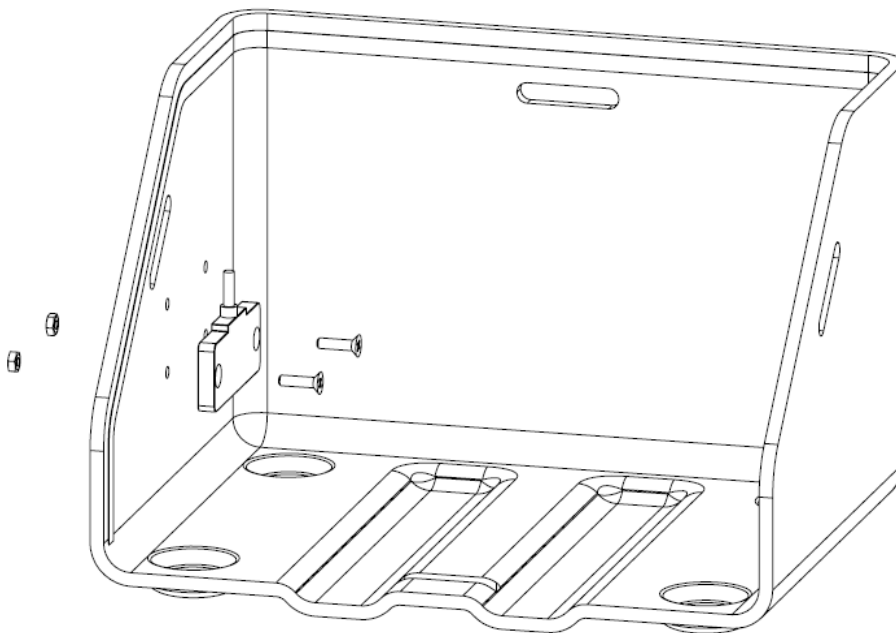

FS1 / FS2 mounting instructions