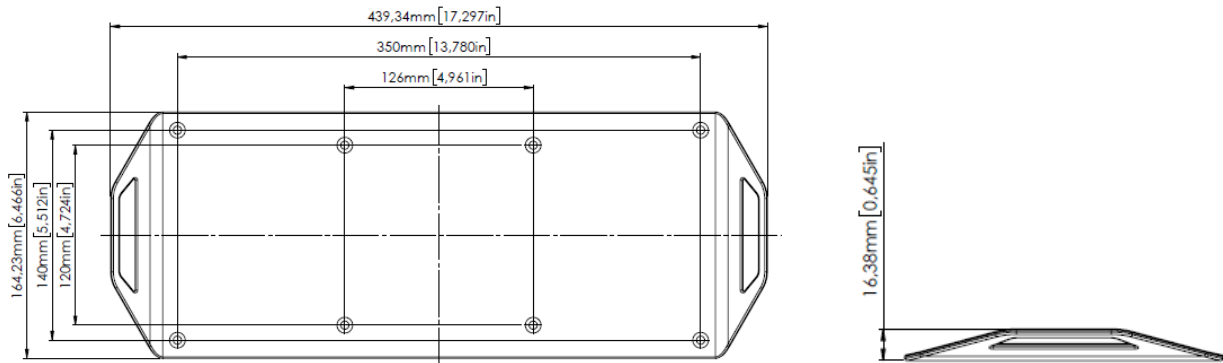

Mounting Plate MP3 EFOY Pro 900 / 1800 / 2800