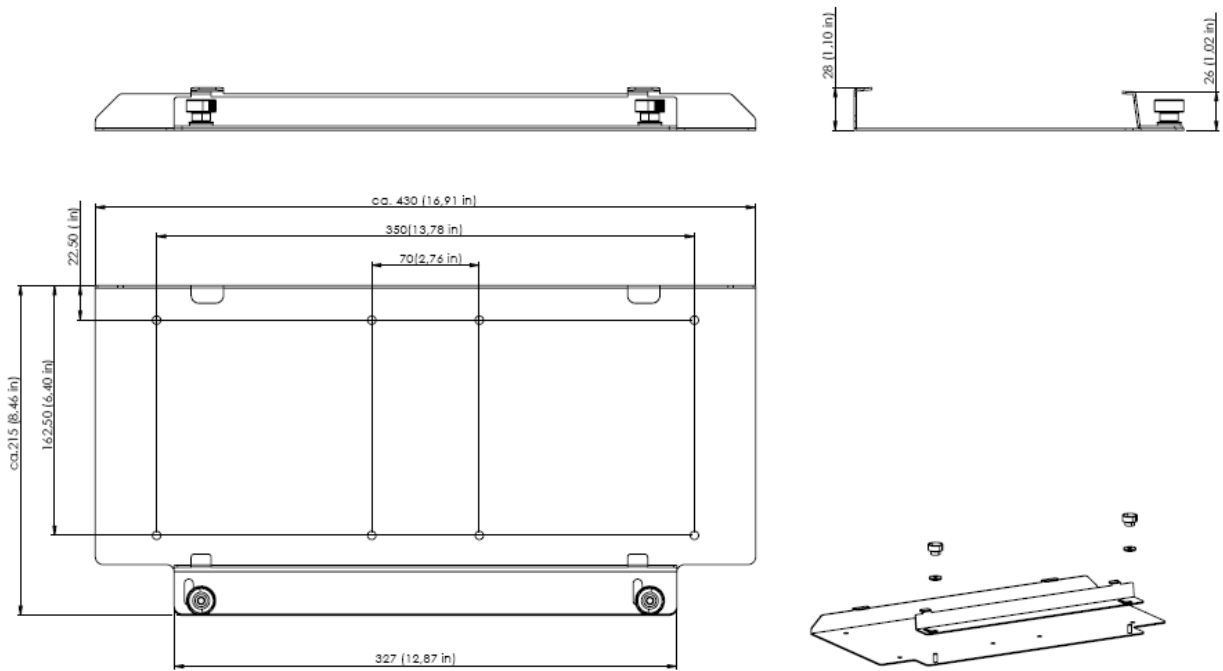

Mounting Plate EFOY Pro 800 / 2400