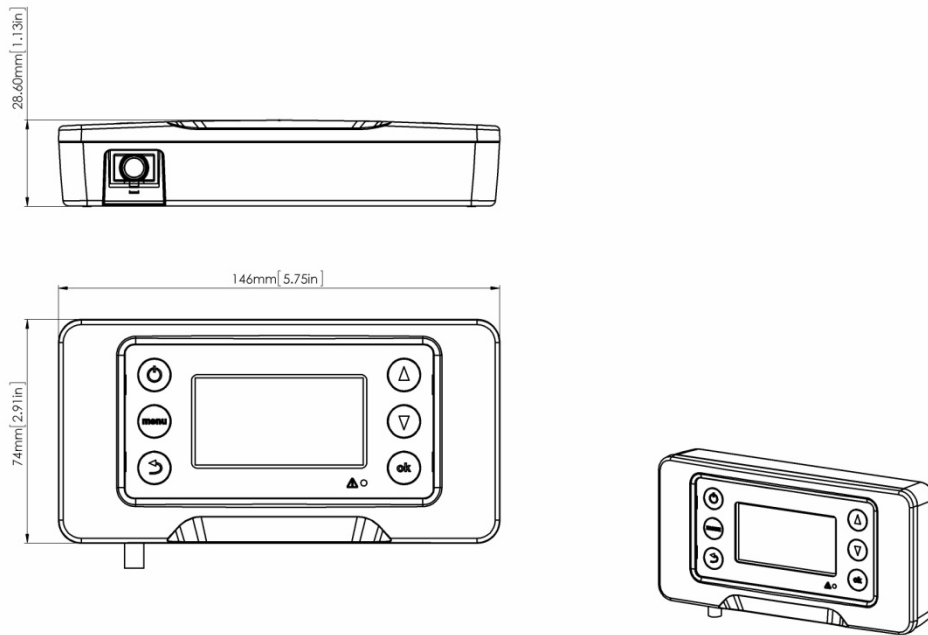

Technical reference sheet : EFOY Pro drawings and accessories

EFOY Pro 900 / 1800 / 2800 fuel cell

EFOY Pro 800 / 2400 Duo fuel cell

EFOY Pro 12000 Duo fuel cell

Operation Panel OP2

Operating panel OP3

EFOY Bluetooth Adapter BT2

Exhaust Hose

Inside diameter:	6 mm (0.24 in)
Outside diameter:	10 mm (0.39 in)
Length:	1.5 m (59.05 in)

Charge Line CL4

Connecting line to fuel cell	1 m (39.37 in)
Battery Fuse – Sense (2 A) BF1	0.5 m (19.68 in)
Battery Fuse – Power (15 A) BF2	0.5 m (19.68 in)
Extension sense line	8 m (26.25 ft)
Extension power line	8 m (26.25 ft)

Charge Line CL5

Connecting line to fuel cell	3 m (9,84 ft)
Battery Fuse – Sense (2 A)	
Battery Fuse – Power (20 A)	

Off Heat Set

Off Heat Hose diameter 100 mm (3.94 in)

Off Heat Hose length (app.) 750 mm (29.53in)