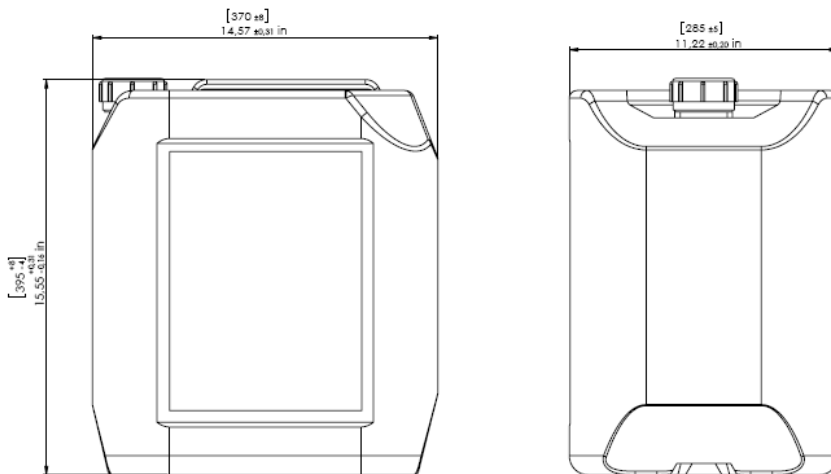

Fuel Cartridge M28