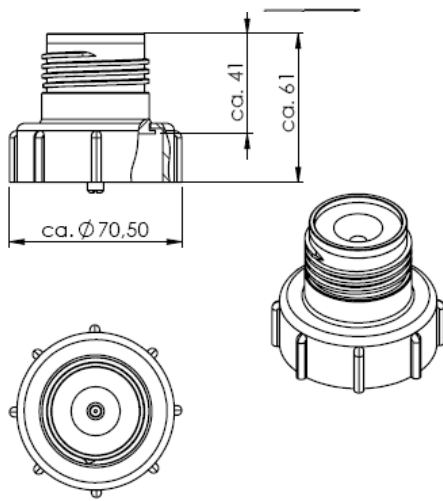

M28 Adapter (dimensions in mm)