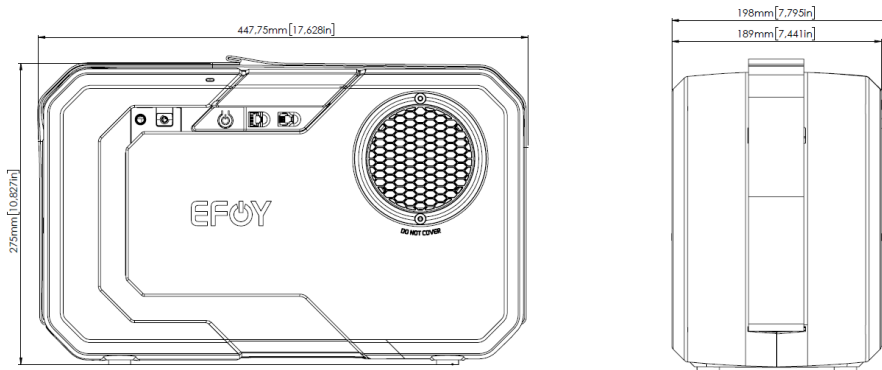

Technical reference sheet : EFOY Pro drawings and accessories

EFOY Pro 900 / 1800 / 2800 fuel cell