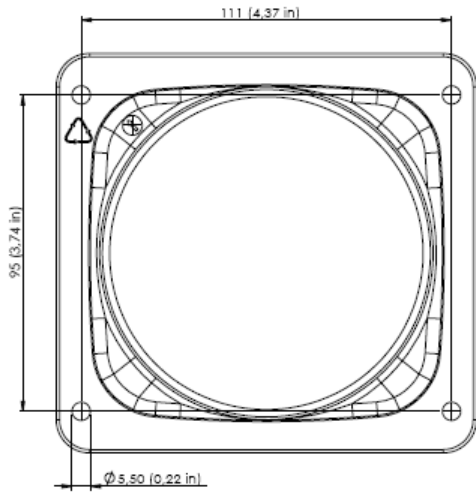

Exhaust Hose

Inside diameter:	6 mm (0.24 in)
Outside diameter:	10 mm (0.39 in)
Length:	1.5 m (59.05 in)

Charge Line CL4

Connecting line to fuel cell	1 m (39.37 in)
Battery Fuse – Sense (2 A) BF1	0.5 m (19.68 in)
Battery Fuse – Power (15 A) BF2	0.5 m (19.68 in)
Extension sense line	8 m (26.25 ft)
Extension power line	8 m (26.25 ft)

Charge Line CL5

Connecting line to fuel cell	3 m (9,84 ft)
Battery Fuse – Sense (2 A)	
Battery Fuse – Power (20 A)	

Off Heat Set

Off Heat Hose diameter 100 mm (3.94 in)

Off Heat Hose length (app.) 750 mm (29.53in)

Off-heat bow EFOY Pro 900/1800/2800

Mounting Plate EFOY Pro 800 / 2400

Mounting Plate MP3 EFOY Pro 900 / 1800 / 2800

Fuel Cartridge Holder

Interface Adapter IA1

Data Line DL1

Data line 5 m (16.40 ft)

Cluster Controller CC1