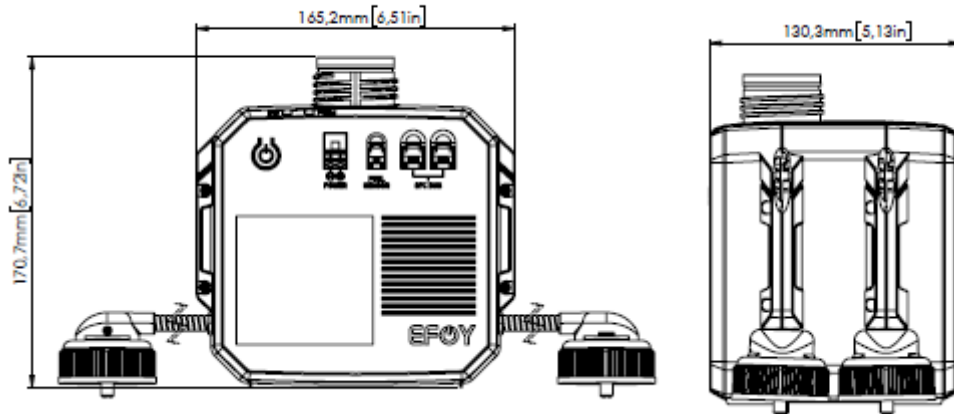

Fuel Manager FM4