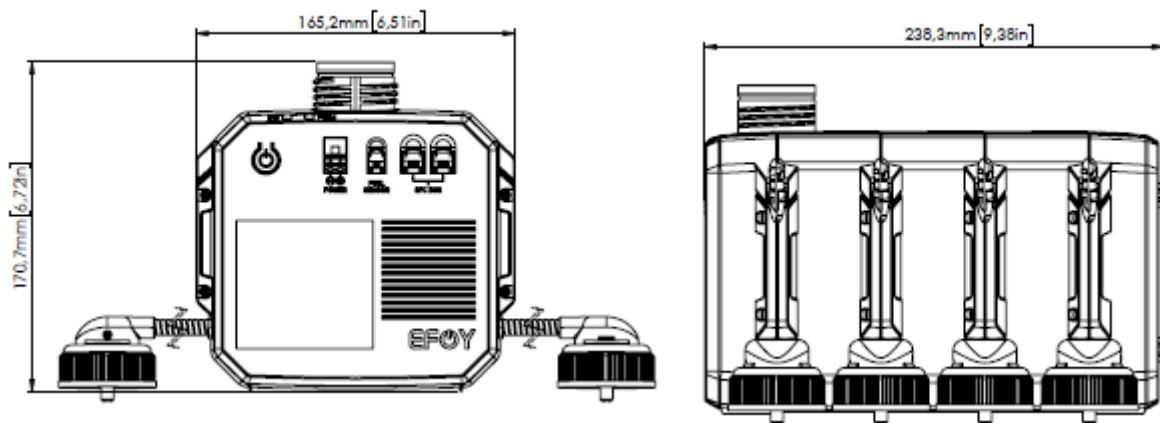

Fuel Manager FM8