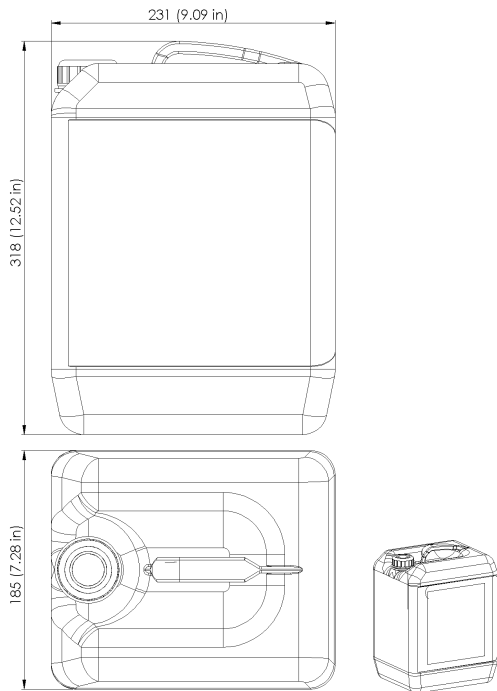

Exhaust Hose

Inside diameter:	6 mm (0.24 in)
Outside diameter:	10 mm (0.39 in)
Length:	1.5 m (59.05 in)

Charge Line CL4

Connecting line to fuel cell	1 m (39.37 in)
Battery Fuse – Sense (2 A) BF1	0.5 m (19.68 in)
Battery Fuse – Power (15 A) BF2	0.5 m (19.68 in)
Extension sense line	8 m (26.25 ft)
Extension power line	8 m (26.25 ft)

Charge Line CL5

Connecting line to fuel cell	3 m (9,84 ft)
Battery Fuse – Sense (2 A)	
Battery Fuse – Power (20 A)	

Off Heat Set

Off Heat Hose diameter 100 mm (3.94 in)

Off Heat Hose length (app.) 750 mm (29.53in)

Off-heat bow EFOY Pro 900/1800/2800

Mounting Plate EFOY Pro 800 / 2400

Mounting Plate MP3 EFOY Pro 900 / 1800 / 2800

Fuel Cartridge Holder

Interface Adapter IA1

Data Line DL1

Data line 5 m (16.40 ft)

Cluster Controller CC1

Fuel Cartridge Sensor FS1 / FS2

FS1 / FS2 mounting instructions

DuoCartSwitch

Fuel Manager FM2

Fuel Manager FM4

Fuel Manager FM8

Fuel Cartridge M10

Fuel Cartridge M28