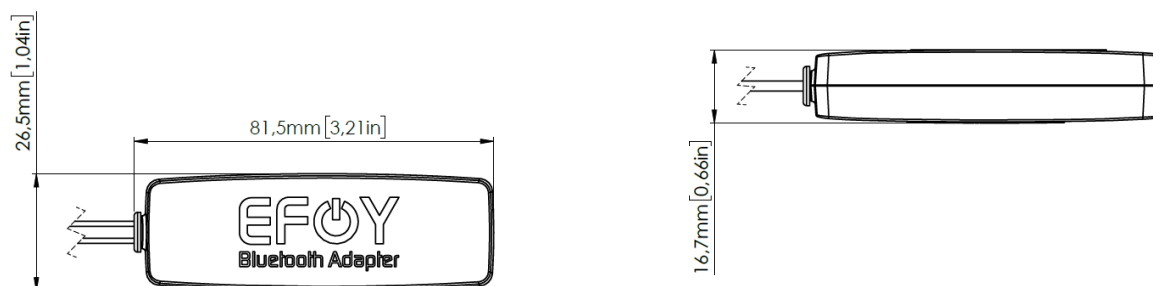

Exhaust Hose

Inside diameter:	6 mm (0.24 in)
Outside diameter:	10 mm (0.39 in)
Length:	1.5 m (59.05 in)

Charge Line CL4

Connecting line to fuel cell	1 m (39.37 in)
Battery Fuse – Sense (2 A) BF1	0.5 m (19.68 in)
Battery Fuse – Power (15 A) BF2	0.5 m (19.68 in)
Extension sense line	8 m (26.25 ft)
Extension power line	8 m (26.25 ft)

Charge Line CL5

Connecting line to fuel cell	3 m (9,84 ft)
Battery Fuse – Sense (2 A)	
Battery Fuse – Power (20 A)	

Off Heat Set

Off Heat Hose diameter 100 mm (3.94 in)

Off Heat Hose length (app.) 750 mm (29.53in)