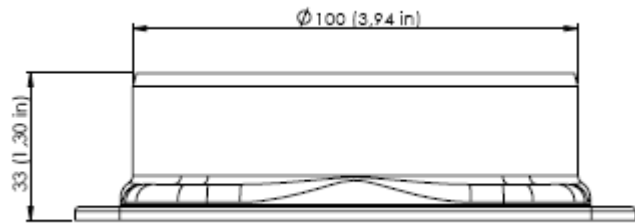

Exhaust Hose

Inside diameter:	6 mm (0.24 in)
Outside diameter:	10 mm (0.39 in)
Length:	1.5 m (59.05 in)

Charge Line CL4

Connecting line to fuel cell	1 m (39.37 in)
Battery Fuse – Sense (2 A) BF1	0.5 m (19.68 in)
Battery Fuse – Power (15 A) BF2	0.5 m (19.68 in)
Extension sense line	8 m (26.25 ft)
Extension power line	8 m (26.25 ft)

Charge Line CL5

Connecting line to fuel cell	3 m (9,84 ft)
Battery Fuse – Sense (2 A)	
Battery Fuse – Power (20 A)	

Off Heat Set

Off Heat Hose diameter 100 mm (3.94 in)

Off Heat Hose length (app.) 750 mm (29.53in)