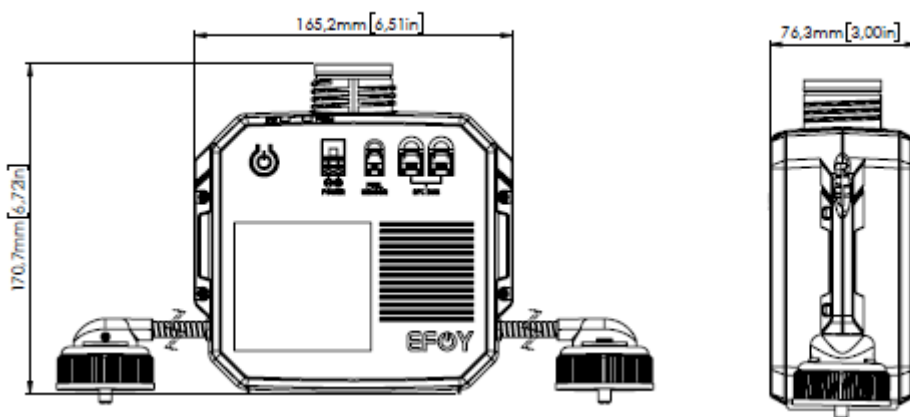

Fuel Manager FM2