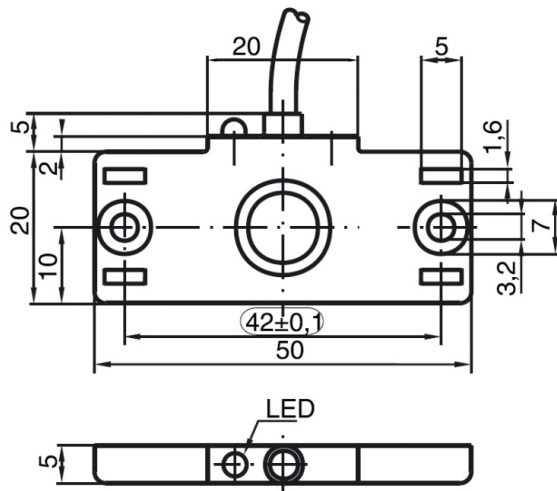

Fuel Cartridge Sensor FS1 / FS2