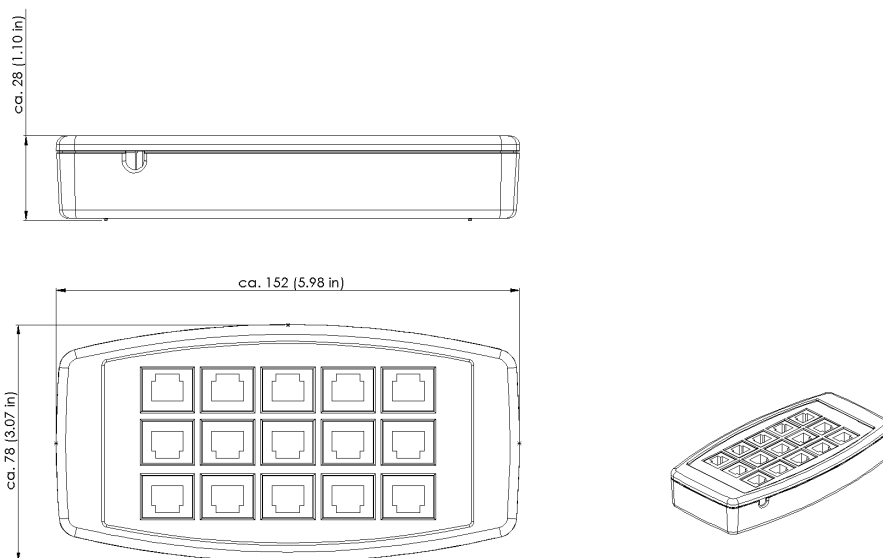

Charge Line CL5

Connecting line to fuel cell	3 m (9,84 ft)
Battery Fuse – Sense (2 A)	
Battery Fuse – Power (20 A)	

Off Heat Set

Off Heat Hose diameter 100 mm (3.94 in)

Off Heat Hose length (app.) 750 mm (29.53in)

Off-heat bow EFOY Pro 900/1800/2800

Mounting Plate EFOY Pro 800 / 2400

Mounting Plate MP3 EFOY Pro 900 / 1800 / 2800

Fuel Cartridge Holder

Interface Adapter IA1

Data Line DL1

Data line 5 m (16.40 ft)

Cluster Controller CC1