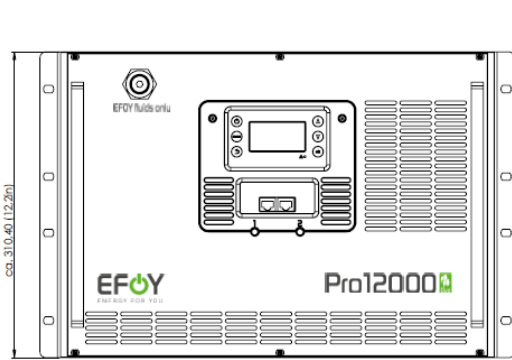

Technical reference sheet : EFOY Pro drawings and accessories

EFOY Pro 900 / 1800 / 2800 fuel cell

EFOY Pro 800 / 2400 Duo fuel cell

EFOY Pro 12000 Duo fuel cell

Operation Panel OP2

Operating panel OP3

EFOY Bluetooth Adapter BT2

Exhaust Hose

Inside diameter:	6 mm (0.24 in)
Outside diameter:	10 mm (0.39 in)
Length:	1.5 m (59.05 in)

Charge Line CL4

Connecting line to fuel cell	1 m (39.37 in)
Battery Fuse – Sense (2 A) BF1	0.5 m (19.68 in)
Battery Fuse – Power (15 A) BF2	0.5 m (19.68 in)
Extension sense line	8 m (26.25 ft)
Extension power line	8 m (26.25 ft)

Charge Line CL5

Connecting line to fuel cell	3 m (9,84 ft)
Battery Fuse – Sense (2 A)	
Battery Fuse – Power (20 A)	

Off Heat Set

Off Heat Hose diameter 100 mm (3.94 in)

Off Heat Hose length (app.) 750 mm (29.53in)