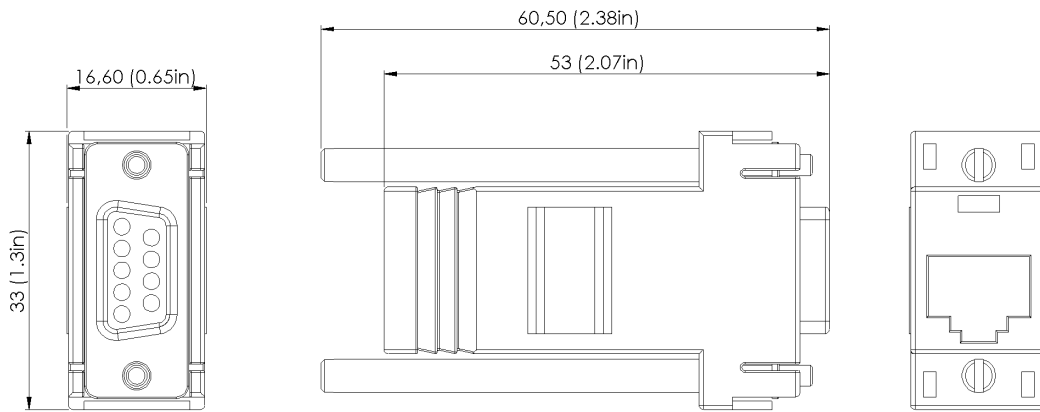

Exhaust Hose

Inside diameter:	6 mm (0.24 in)
Outside diameter:	10 mm (0.39 in)
Length:	1.5 m (59.05 in)

Charge Line CL4

Connecting line to fuel cell	1 m (39.37 in)
Battery Fuse – Sense (2 A) BF1	0.5 m (19.68 in)
Battery Fuse – Power (15 A) BF2	0.5 m (19.68 in)
Extension sense line	8 m (26.25 ft)
Extension power line	8 m (26.25 ft)

Charge Line CL5

Connecting line to fuel cell	3 m (9,84 ft)
Battery Fuse – Sense (2 A)	
Battery Fuse – Power (20 A)	

Off Heat Set

Off Heat Hose diameter 100 mm (3.94 in)

Off Heat Hose length (app.) 750 mm (29.53in)

Off-heat bow EFOY Pro 900/1800/2800

Mounting Plate EFOY Pro 800 / 2400

Mounting Plate MP3 EFOY Pro 900 / 1800 / 2800

Fuel Cartridge Holder

Interface Adapter IA1

Data Line DL1

Data line 5 m (16.40 ft)

Cluster Controller CC1