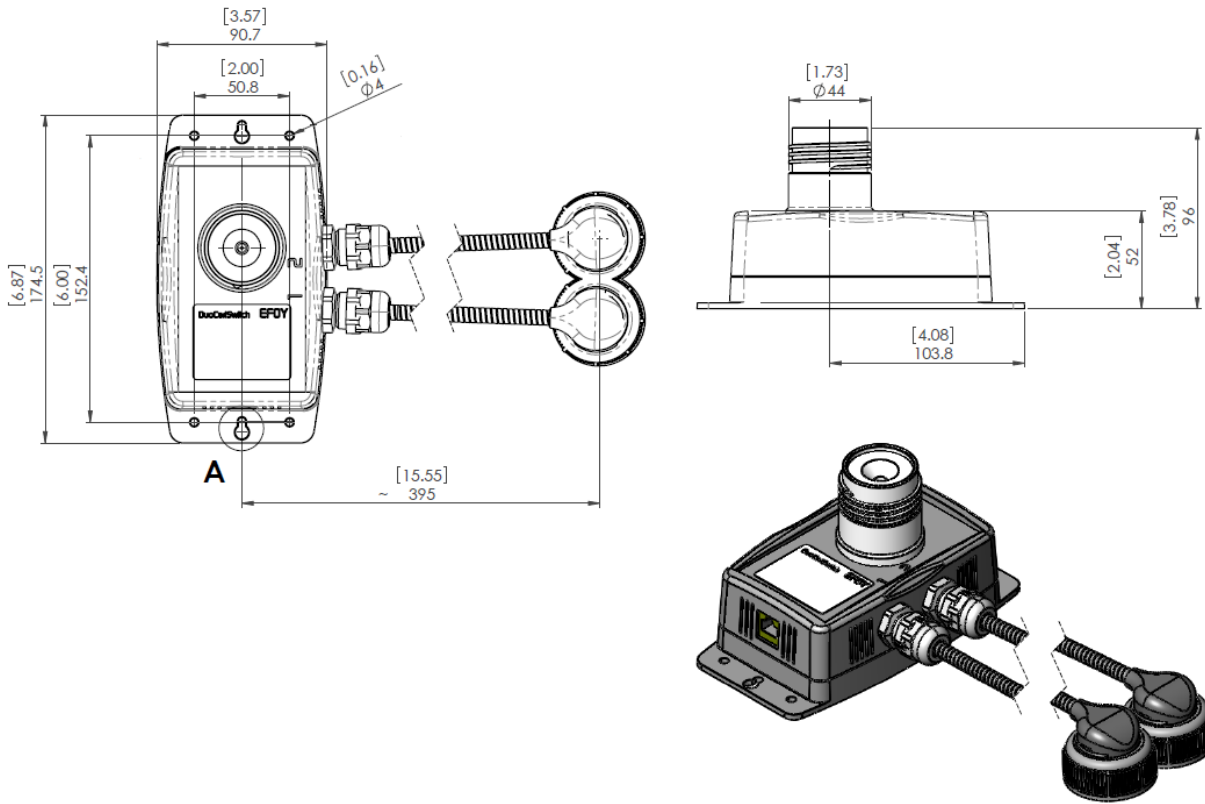

DuoCartSwitch