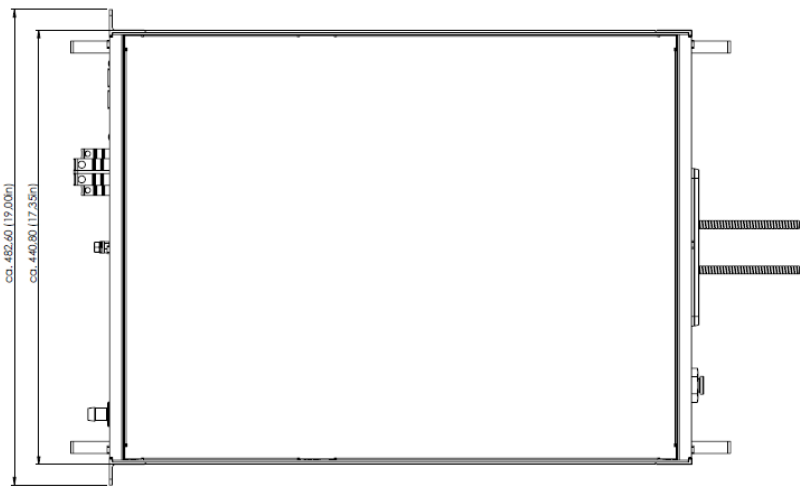

EFOY Pro 12000 Duo fuel cell