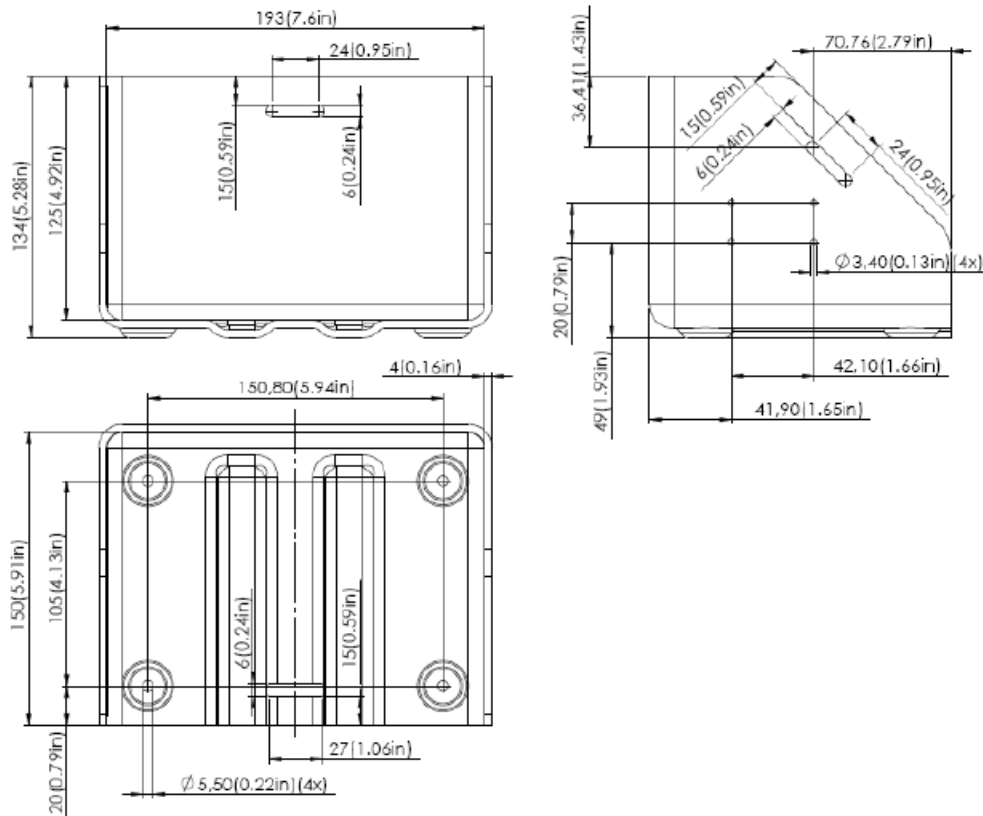

Exhaust Hose

Inside diameter:	6 mm (0.24 in)
Outside diameter:	10 mm (0.39 in)
Length:	1.5 m (59.05 in)

Charge Line CL4

Connecting line to fuel cell	1 m (39.37 in)
Battery Fuse – Sense (2 A) BF1	0.5 m (19.68 in)
Battery Fuse – Power (15 A) BF2	0.5 m (19.68 in)
Extension sense line	8 m (26.25 ft)
Extension power line	8 m (26.25 ft)

Charge Line CL5

Connecting line to fuel cell	3 m (9,84 ft)
Battery Fuse – Sense (2 A)	
Battery Fuse – Power (20 A)	

Off Heat Set

Off Heat Hose diameter 100 mm (3.94 in)

Off Heat Hose length (app.) 750 mm (29.53in)

Off-heat bow EFOY Pro 900/1800/2800

Mounting Plate EFOY Pro 800 / 2400

Mounting Plate MP3 EFOY Pro 900 / 1800 / 2800

Fuel Cartridge Holder

Interface Adapter IA1

Data Line DL1

Data line 5 m (16.40 ft)

Cluster Controller CC1