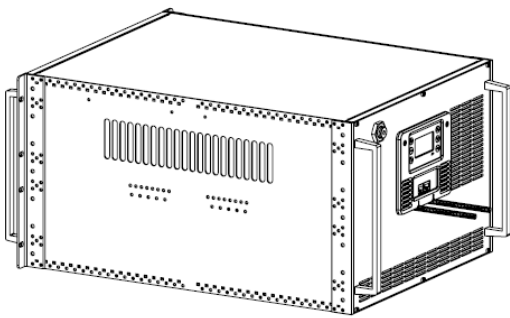

Technical reference sheet : EFOY Pro drawings and accessories

EFOY Pro 900 / 1800 / 2800 fuel cell

EFOY Pro 800 / 2400 Duo fuel cell

EFOY Pro 12000 Duo fuel cell

Operation Panel OP2

Operating panel OP3

EFOY Bluetooth Adapter BT2

Exhaust Hose

Inside diameter:	6 mm (0.24 in)
Outside diameter:	10 mm (0.39 in)
Length:	1.5 m (59.05 in)

Charge Line CL4

Connecting line to fuel cell	1 m (39.37 in)
Battery Fuse – Sense (2 A) BF1	0.5 m (19.68 in)
Battery Fuse – Power (15 A) BF2	0.5 m (19.68 in)
Extension sense line	8 m (26.25 ft)
Extension power line	8 m (26.25 ft)

Charge Line CL5

Connecting line to fuel cell	3 m (9,84 ft)
Battery Fuse – Sense (2 A)	
Battery Fuse – Power (20 A)	

Off Heat Set

Off Heat Hose diameter 100 mm (3.94 in)

Off Heat Hose length (app.) 750 mm (29.53in)