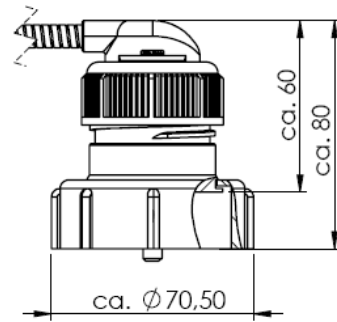

M28 Adapter (dimensions in mm)