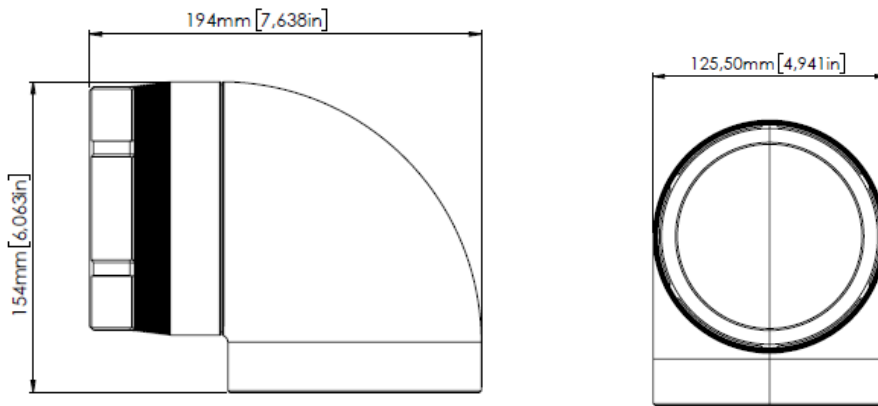

Off-heat bow EFOY Pro 900/1800/2800