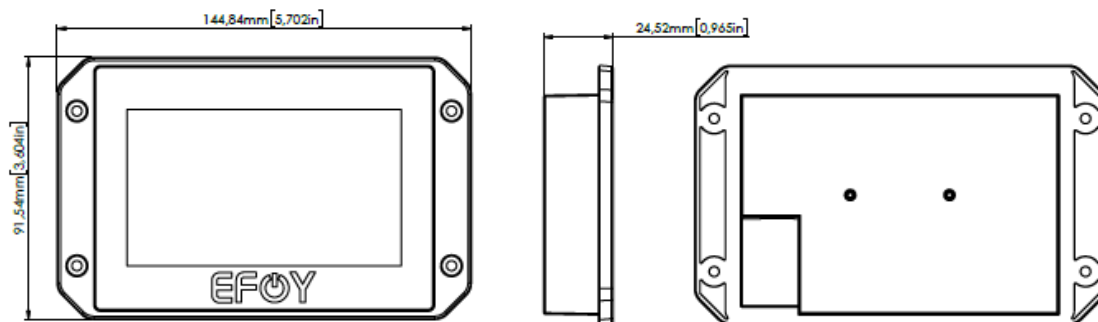

Operating panel OP3