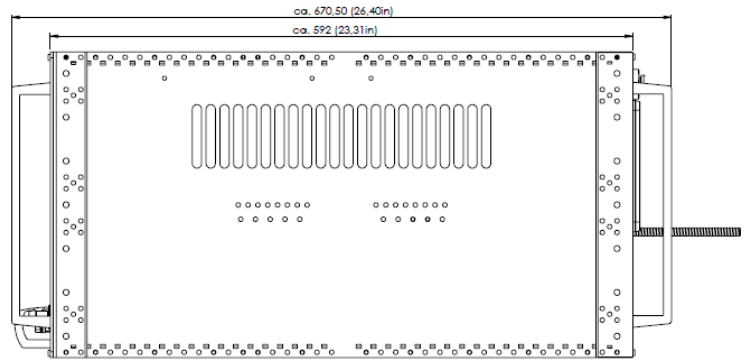

Technical reference sheet : EFOY Pro drawings and accessories

EFOY Pro 900 / 1800 / 2800 fuel cell

EFOY Pro 800 / 2400 Duo fuel cell

EFOY Pro 12000 Duo fuel cell

Operation Panel OP2

Operating panel OP3

EFOY Bluetooth Adapter BT2

Exhaust Hose

Inside diameter:	6 mm (0.24 in)
Outside diameter:	10 mm (0.39 in)
Length:	1.5 m (59.05 in)

Charge Line CL4

Connecting line to fuel cell	1 m (39.37 in)
Battery Fuse – Sense (2 A) BF1	0.5 m (19.68 in)
Battery Fuse – Power (15 A) BF2	0.5 m (19.68 in)
Extension sense line	8 m (26.25 ft)
Extension power line	8 m (26.25 ft)

Charge Line CL5

Connecting line to fuel cell	3 m (9,84 ft)
Battery Fuse – Sense (2 A)	
Battery Fuse – Power (20 A)	

Off Heat Set

Off Heat Hose diameter 100 mm (3.94 in)

Off Heat Hose length (app.) 750 mm (29.53in)

Off-heat bow EFOY Pro 900/1800/2800

Mounting Plate EFOY Pro 800 / 2400

Mounting Plate MP3 EFOY Pro 900 / 1800 / 2800

Fuel Cartridge Holder

Interface Adapter IA1

Data Line DL1

Data line 5 m (16.40 ft)

Cluster Controller CC1